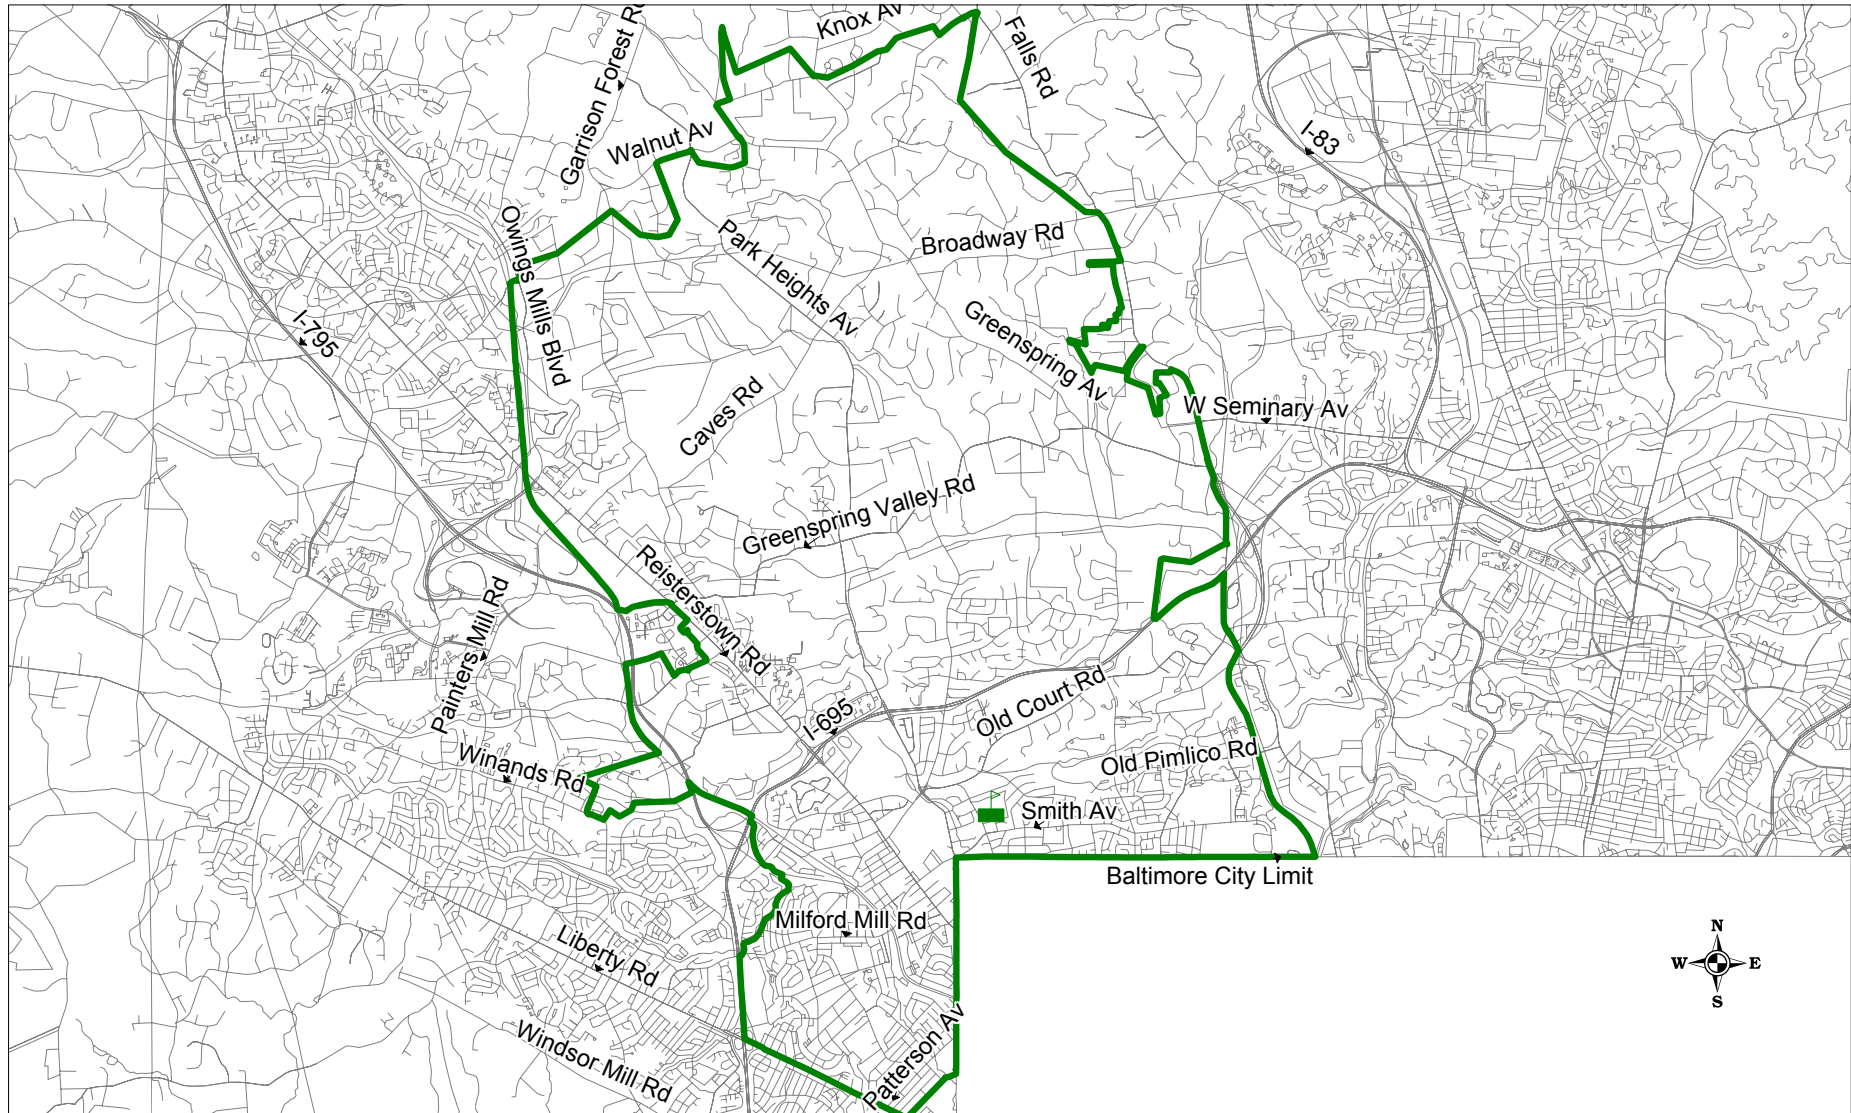

**Pikesville Middle School**  
**7701 Seven Mile La. Baltimore, MD 21208**  
**(410) 887-1207**

**Prepared by the Baltimore County Public Schools**  
**Office of Strategic Planning, July 2006**

**Pikesville Middle School**  
**7701 Seven Mile La. Baltimore, MD 21208**  
**(410) 887-1207**  
**Northern Detail**

**Prepared by the Baltimore County Public Schools**  
**Office of Strategic Planning, July 2006**

**Pikesville Middle School**  
**7701 Seven Mile La. Baltimore, MD 21208**  
**(410) 887-1207**  
**Southern Detail**