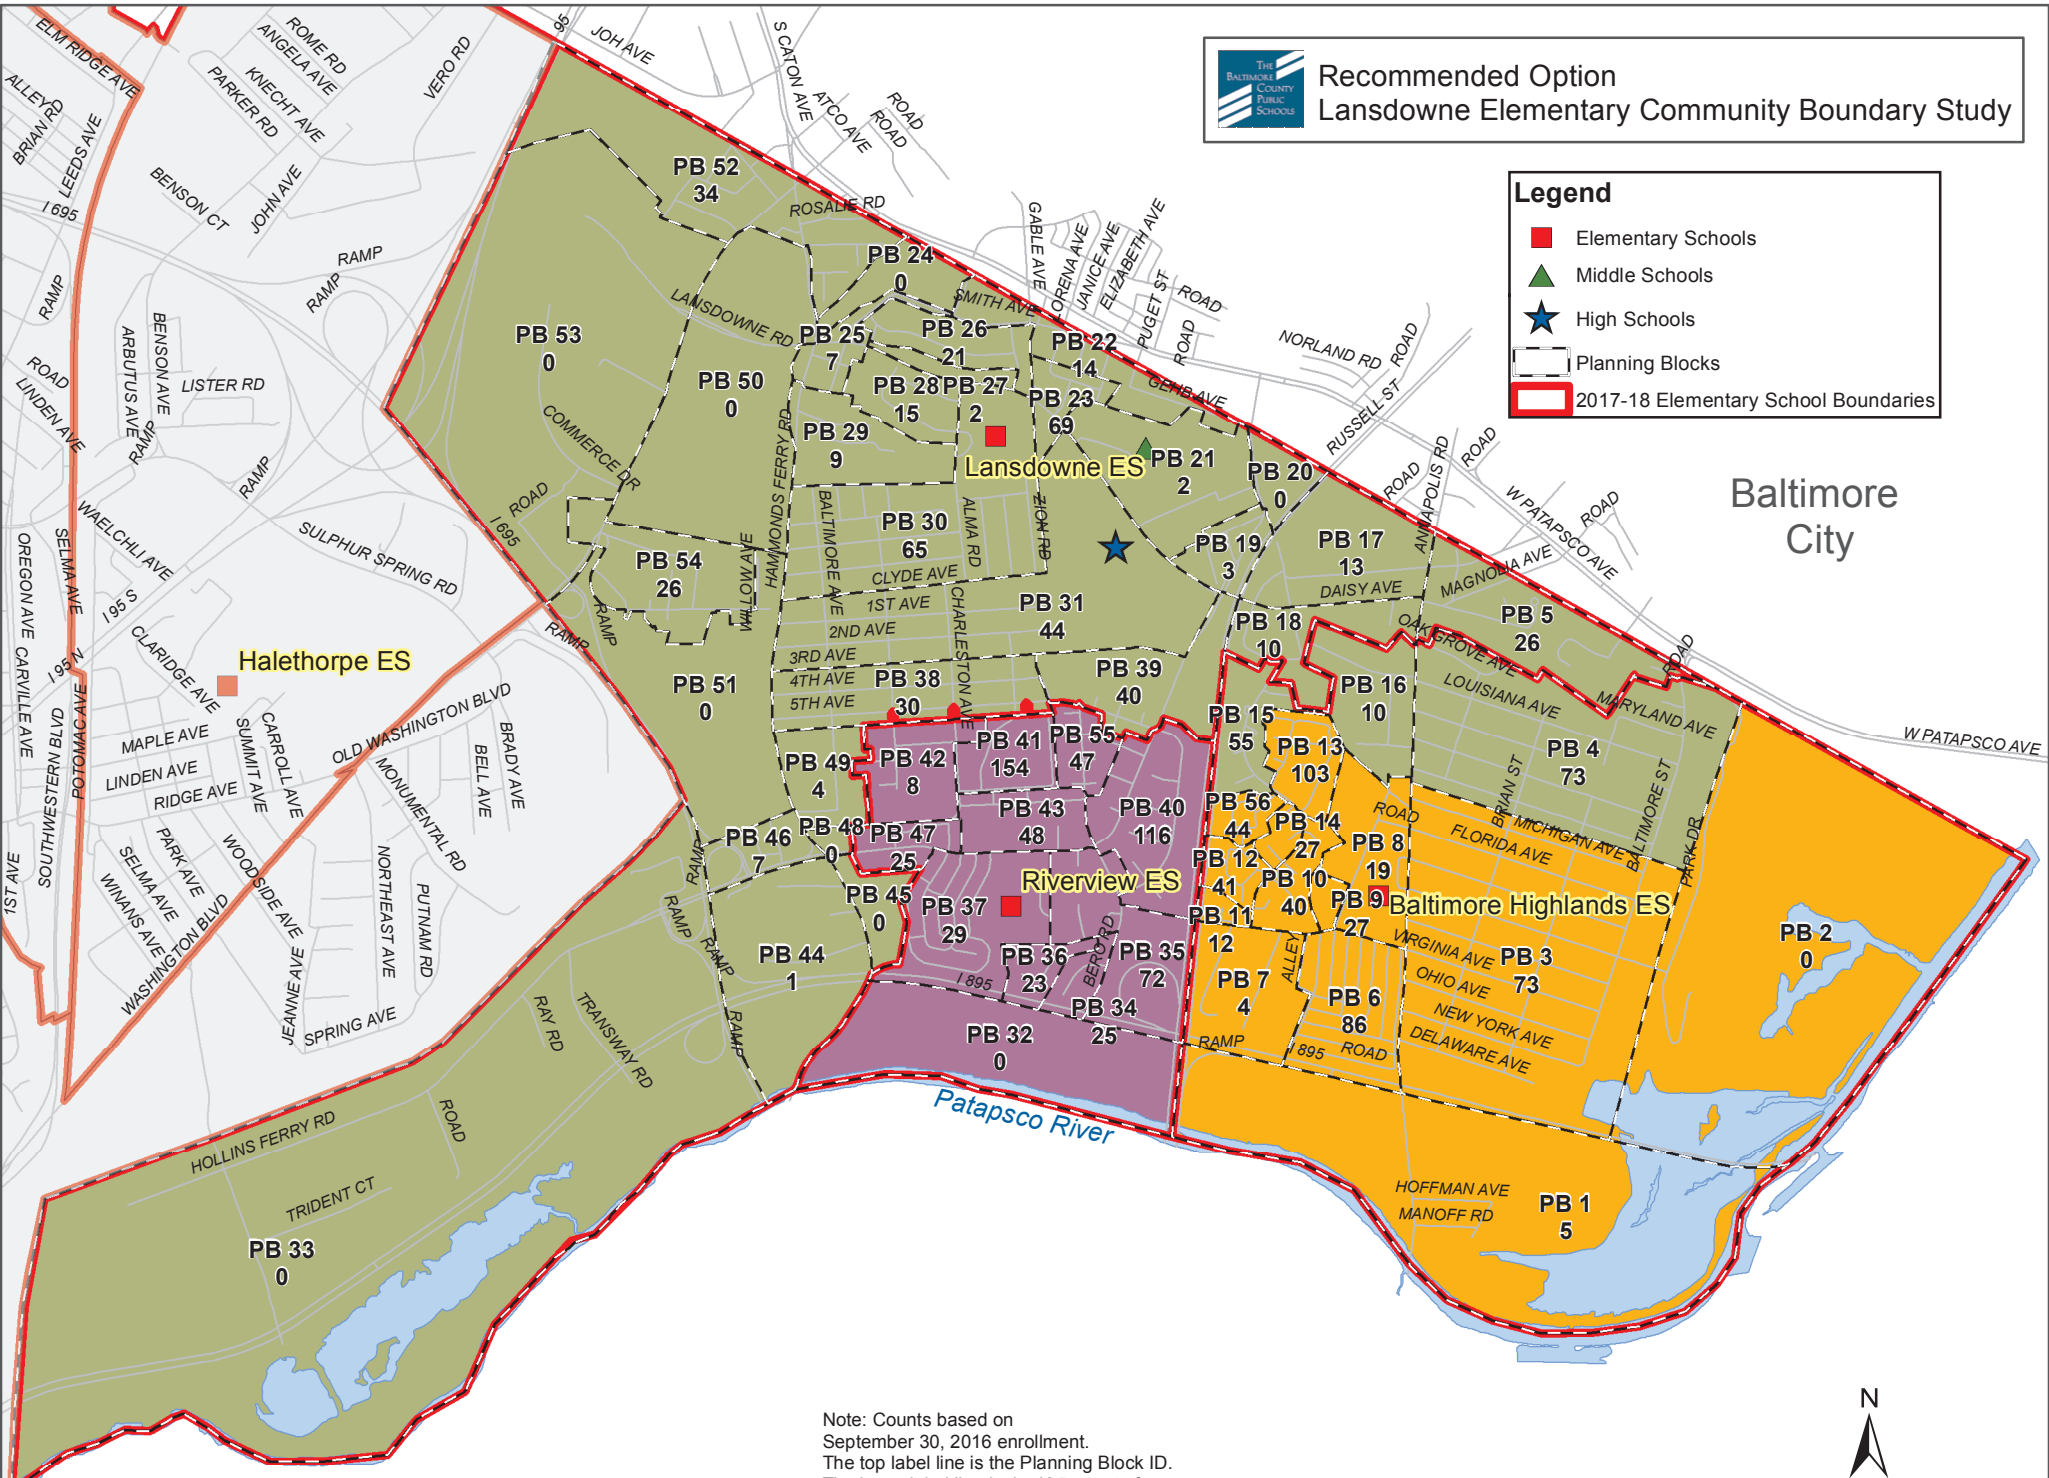

Recommended Option Lansdowne Elementary Community Boundary Study

Legend

- Elementary Schools
- ▲ Middle Schools
- ★ High Schools
- Planning Blocks
- 2017-18 Elementary School Boundaries

Baltimore City

Note: Counts based on September 30, 2016 enrollment.
 The top label line is the Planning Block ID.
 The lower label line is the K-5 count of students residing in and attending their home zone elementary school.