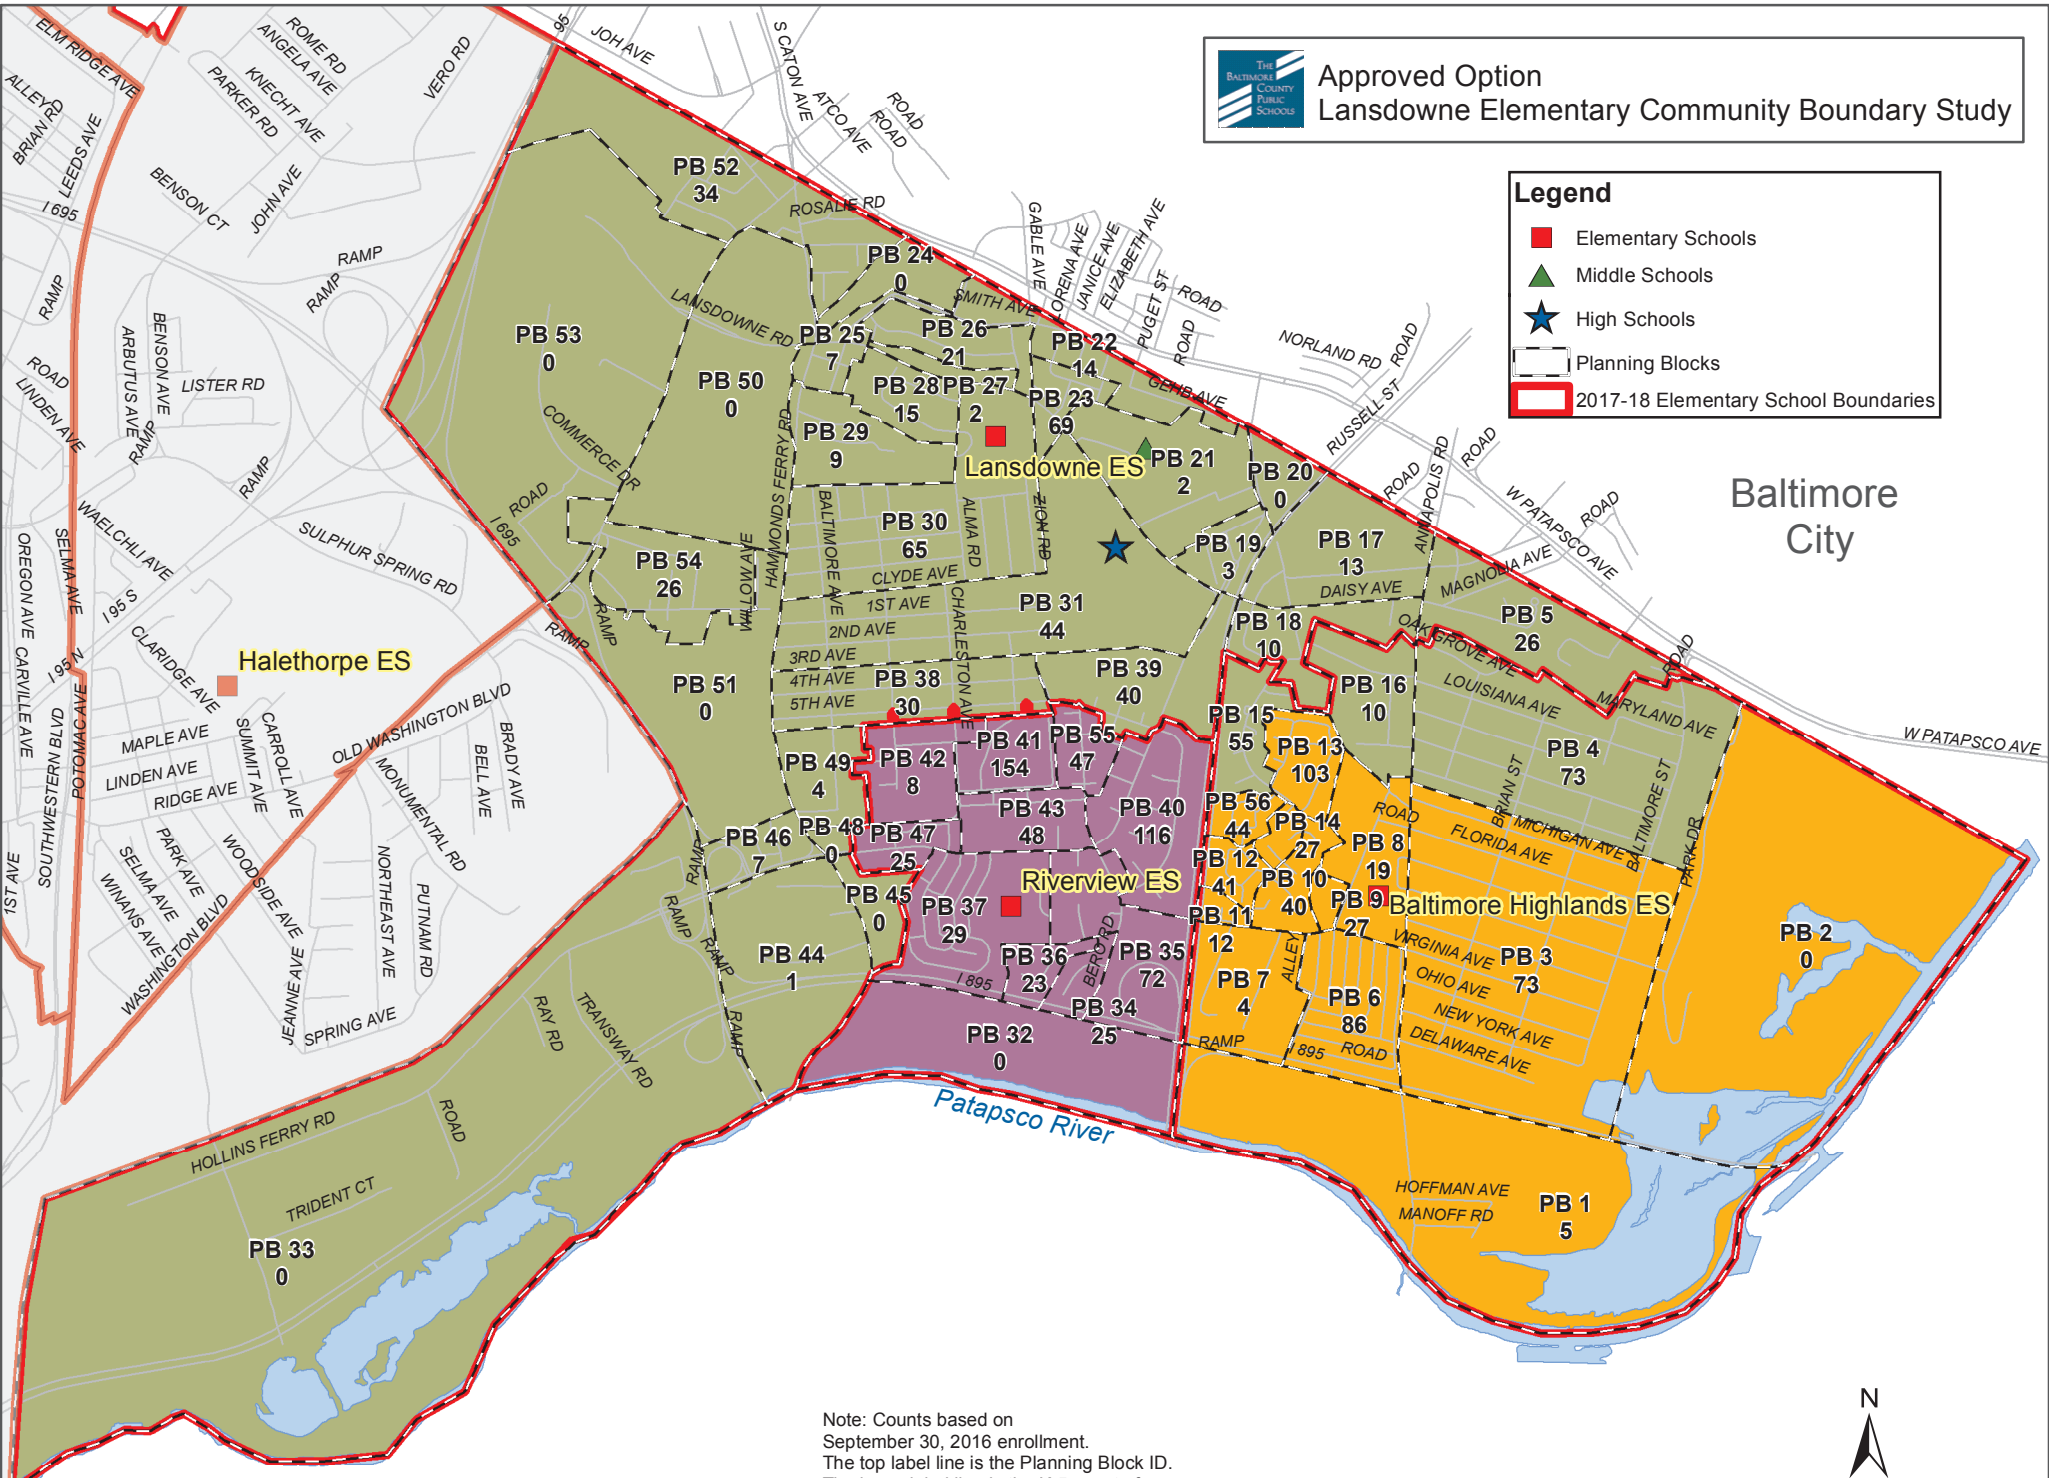

Approved Option
Lansdowne Elementary Community Boundary Study

Legend

- Elementary Schools
- ▲ Middle Schools
- ★ High Schools
- Planning Blocks
- 2017-18 Elementary School Boundaries

Baltimore City

Note: Counts based on September 30, 2016 enrollment. The top label line is the Planning Block ID. The lower label line is the K-5 count of students residing in and attending their home zone elementary school.