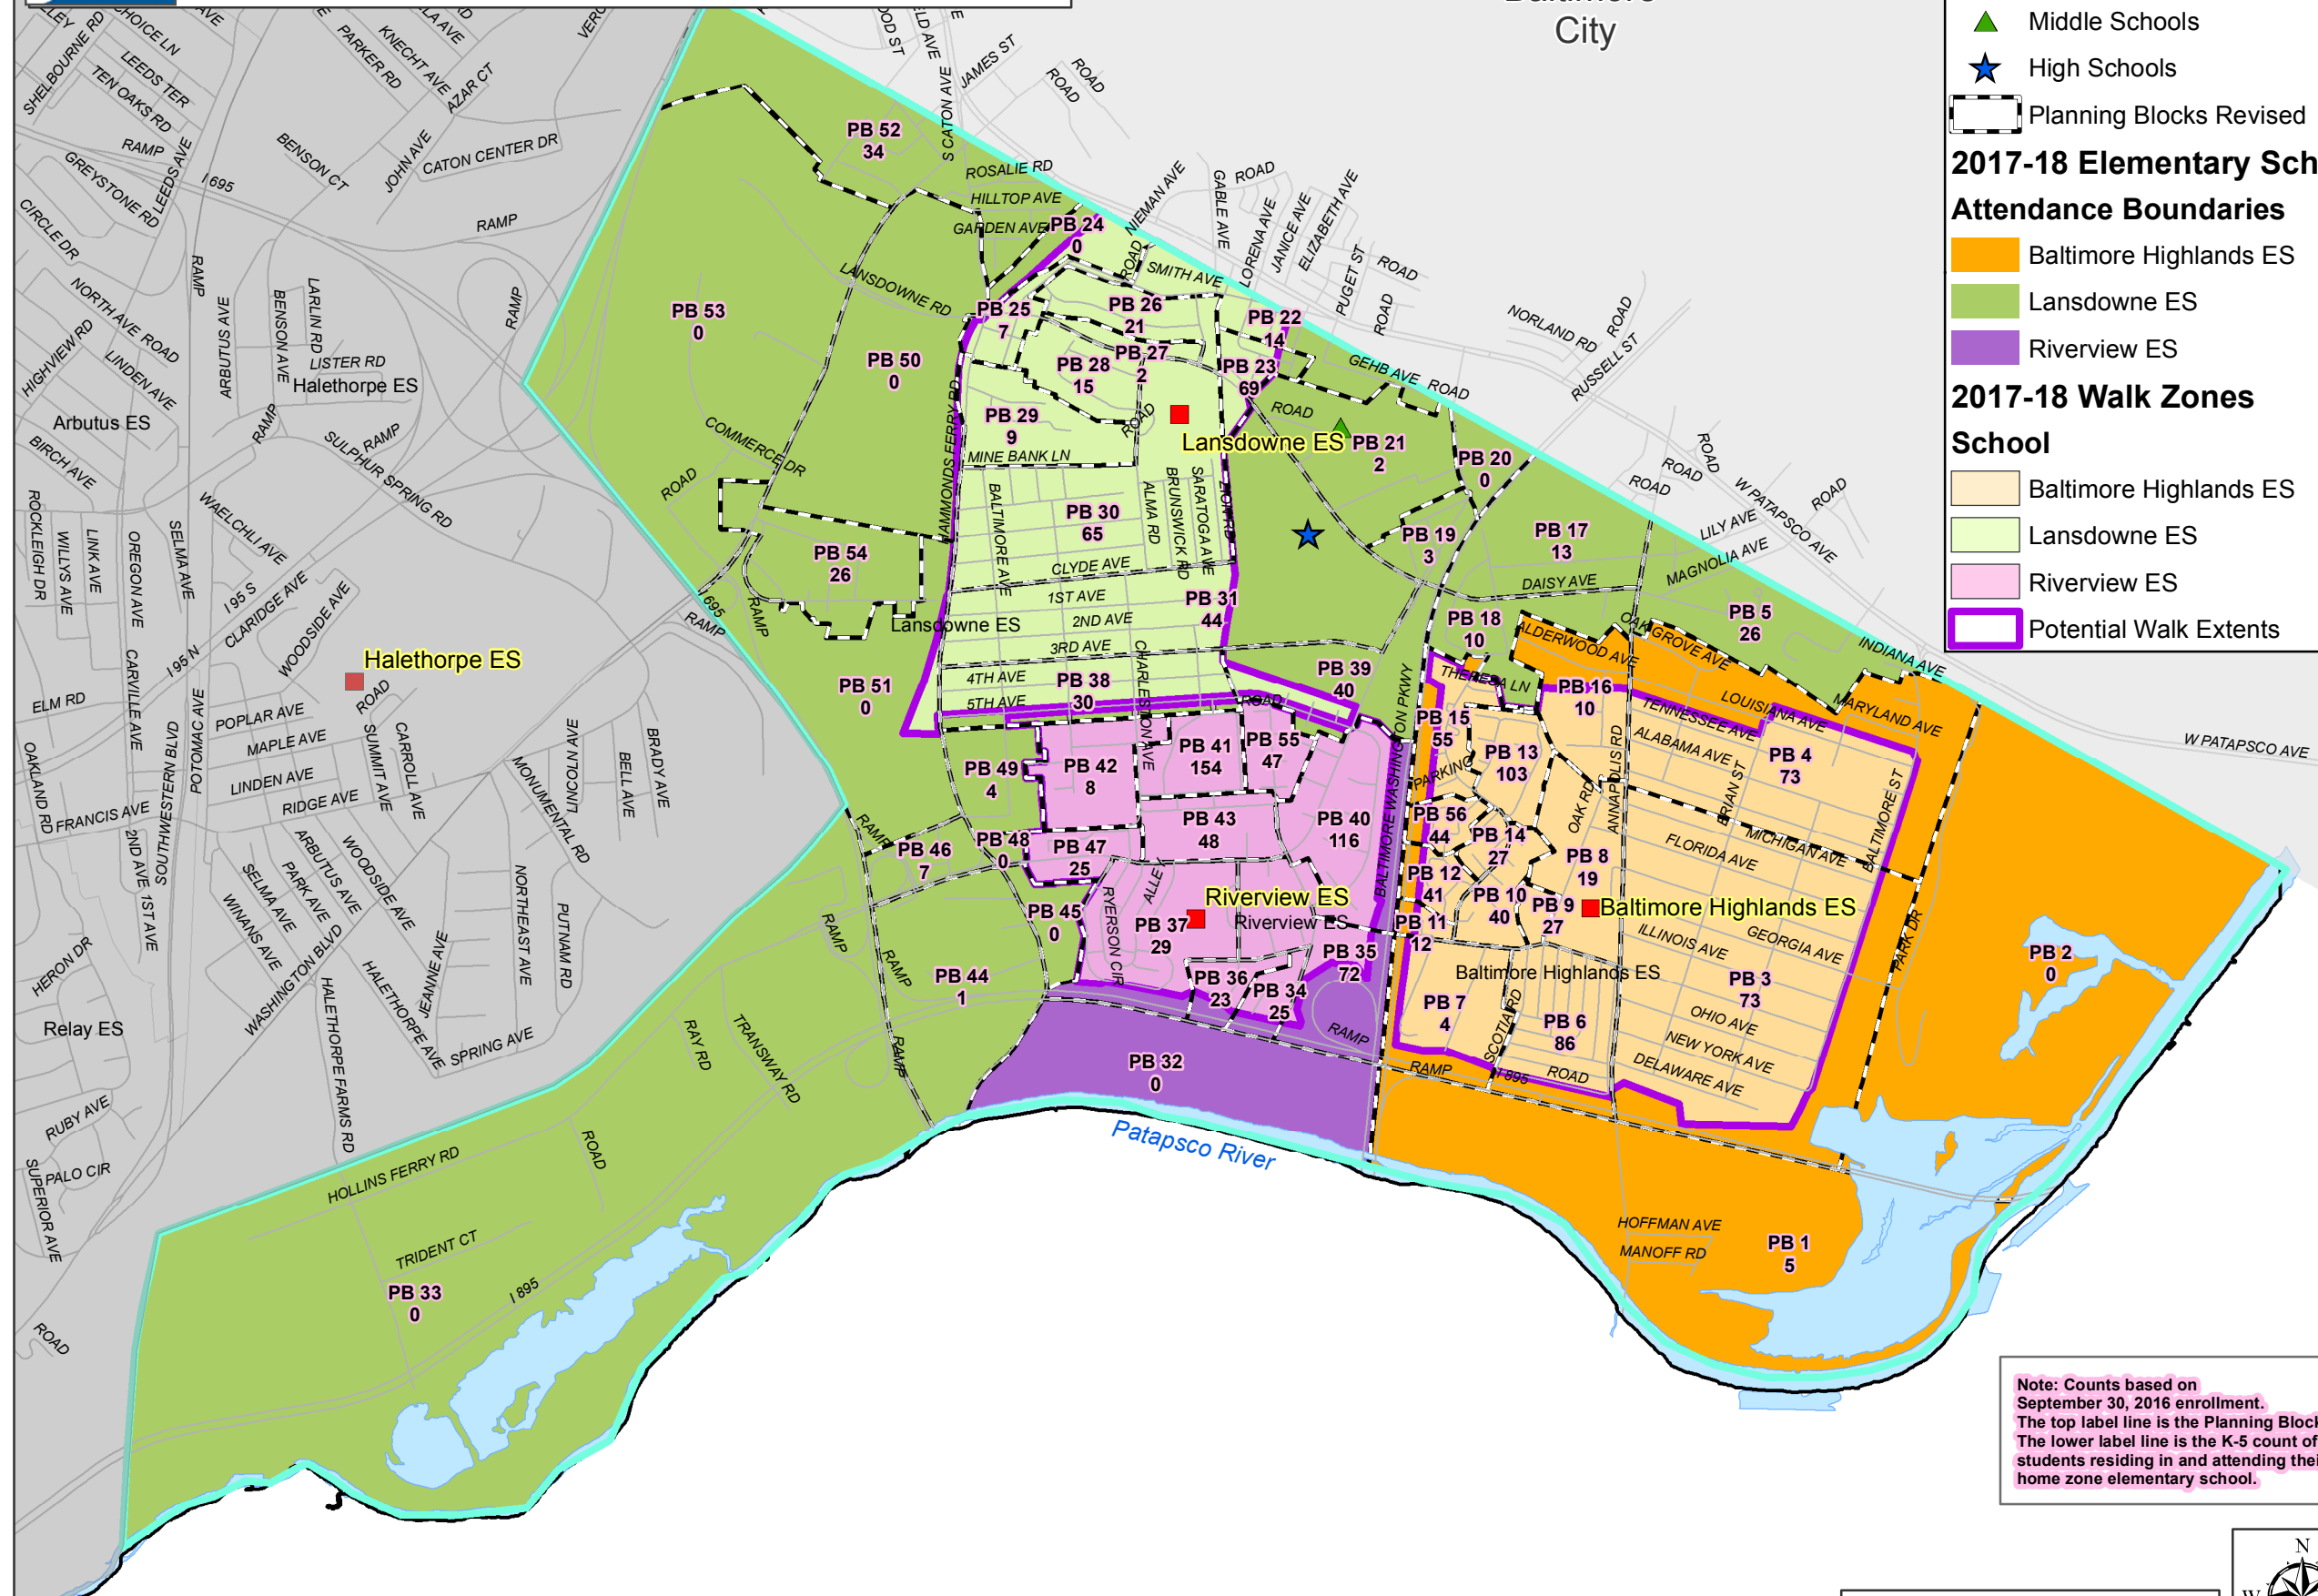

# Map: Walk Zone and Potential Walk Extents Lansdowne Elementary Community Boundary Study

Baltimore City

## Legend

- Elementary Schools
  - ▲ Middle Schools
  - ★ High Schools
  - Planning Blocks Revised
- ### 2017-18 Elementary School Attendance Boundaries
- Baltimore Highlands ES
  - Lansdowne ES
  - Riverview ES
- ### 2017-18 Walk Zones School
- Baltimore Highlands ES
  - Lansdowne ES
  - Riverview ES
  - Potential Walk Extents

Note: Counts based on September 30, 2016 enrollment. The top label line is the Planning Block ID. The lower label line is the K-5 count of students residing in and attending their home zone elementary school.